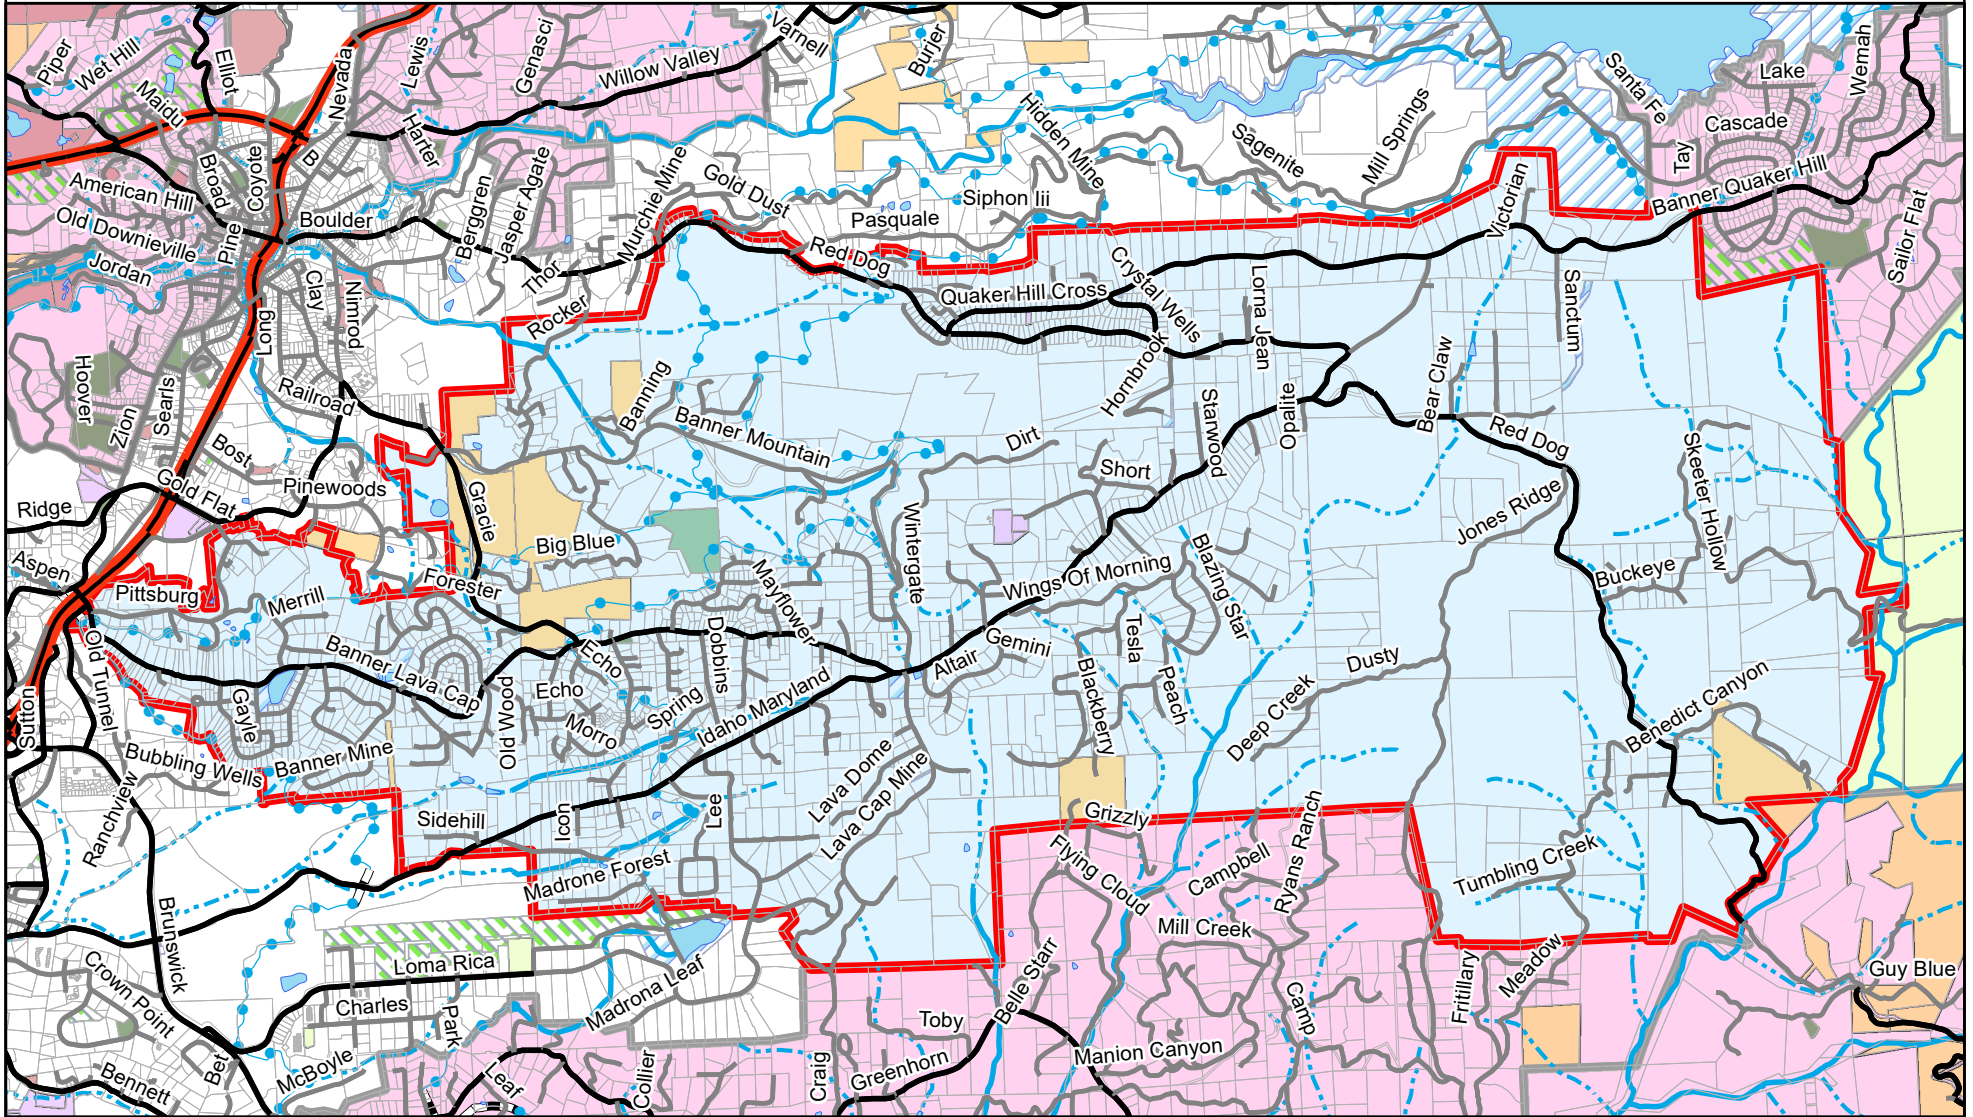

Banner Mountain Firewise Community

Featured Community	Lakes & Ponds	Highways	Lands	City
Other Existing Firewise Communities	Perennial Streams	Major Roads	National Forest	County
Parcels	Intermittent Streams	Local Roads	BLM	Bear Yuba Land Trust
	Canal/Ditch		State	Local Government
	Pipeline-Aqueduct		NID	

Fire Safe Council of Nevada County

Scale: 1:46,000