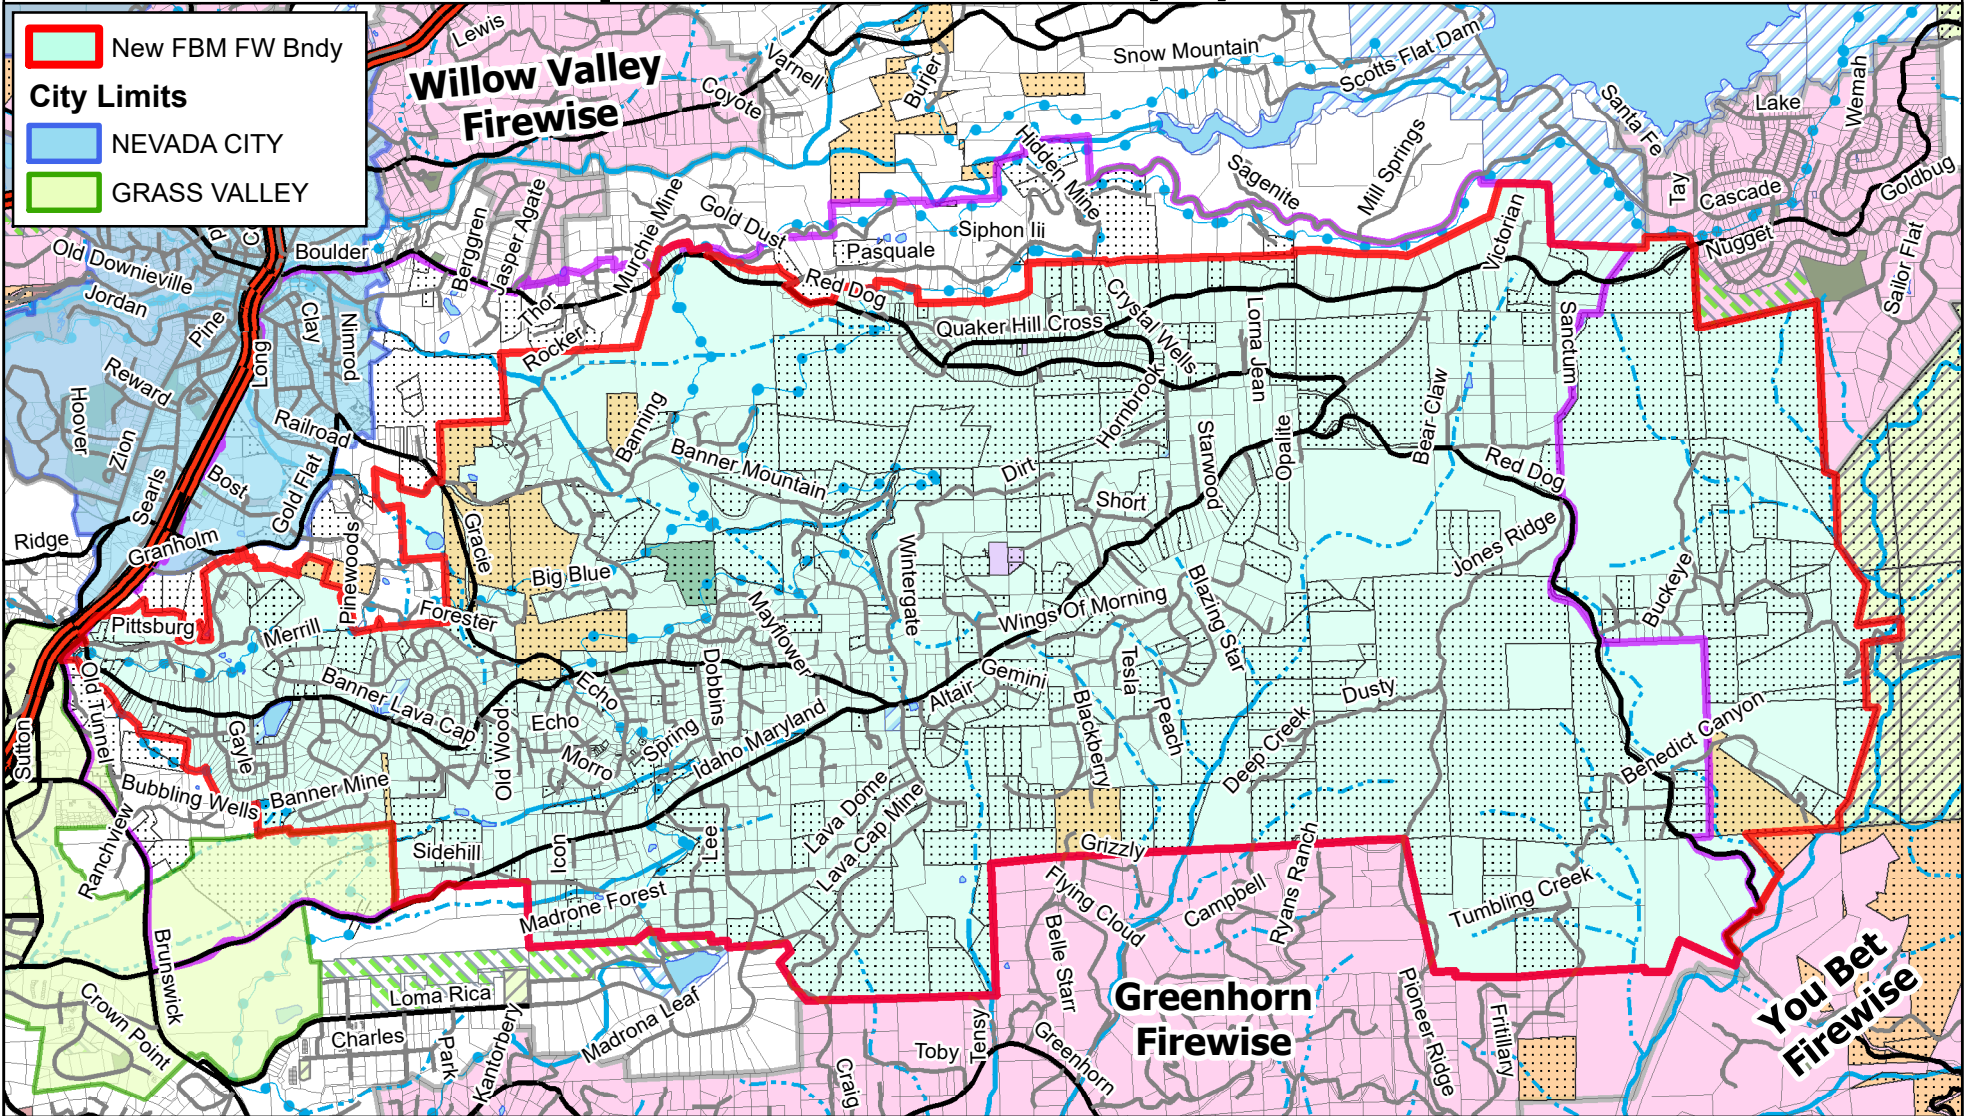

Banner Mountain FWC Proposed Revision - 12/2/2021

New FBM FW Bndy

City Limits

- NEVADA CITY
- GRASS VALLEY

Existing FBM FWC	Highways	Lakes & Ponds	Lands	City
Other Existing Firewise Communities	Major Roads	Perennial Streams	Tahoe NF	County
Parcels	Local Roads	Intermittent Streams	BLM	Bear Yuba Land Trust
Unimproved Parcels	Cannal/Ditch	Pipeline-Aqueduct	State	Local Government

Fire Safe Council of Nevada County

Scale: 1:46,000

Miles

0 0.25 0.5 0.75 1 1.25 1.5