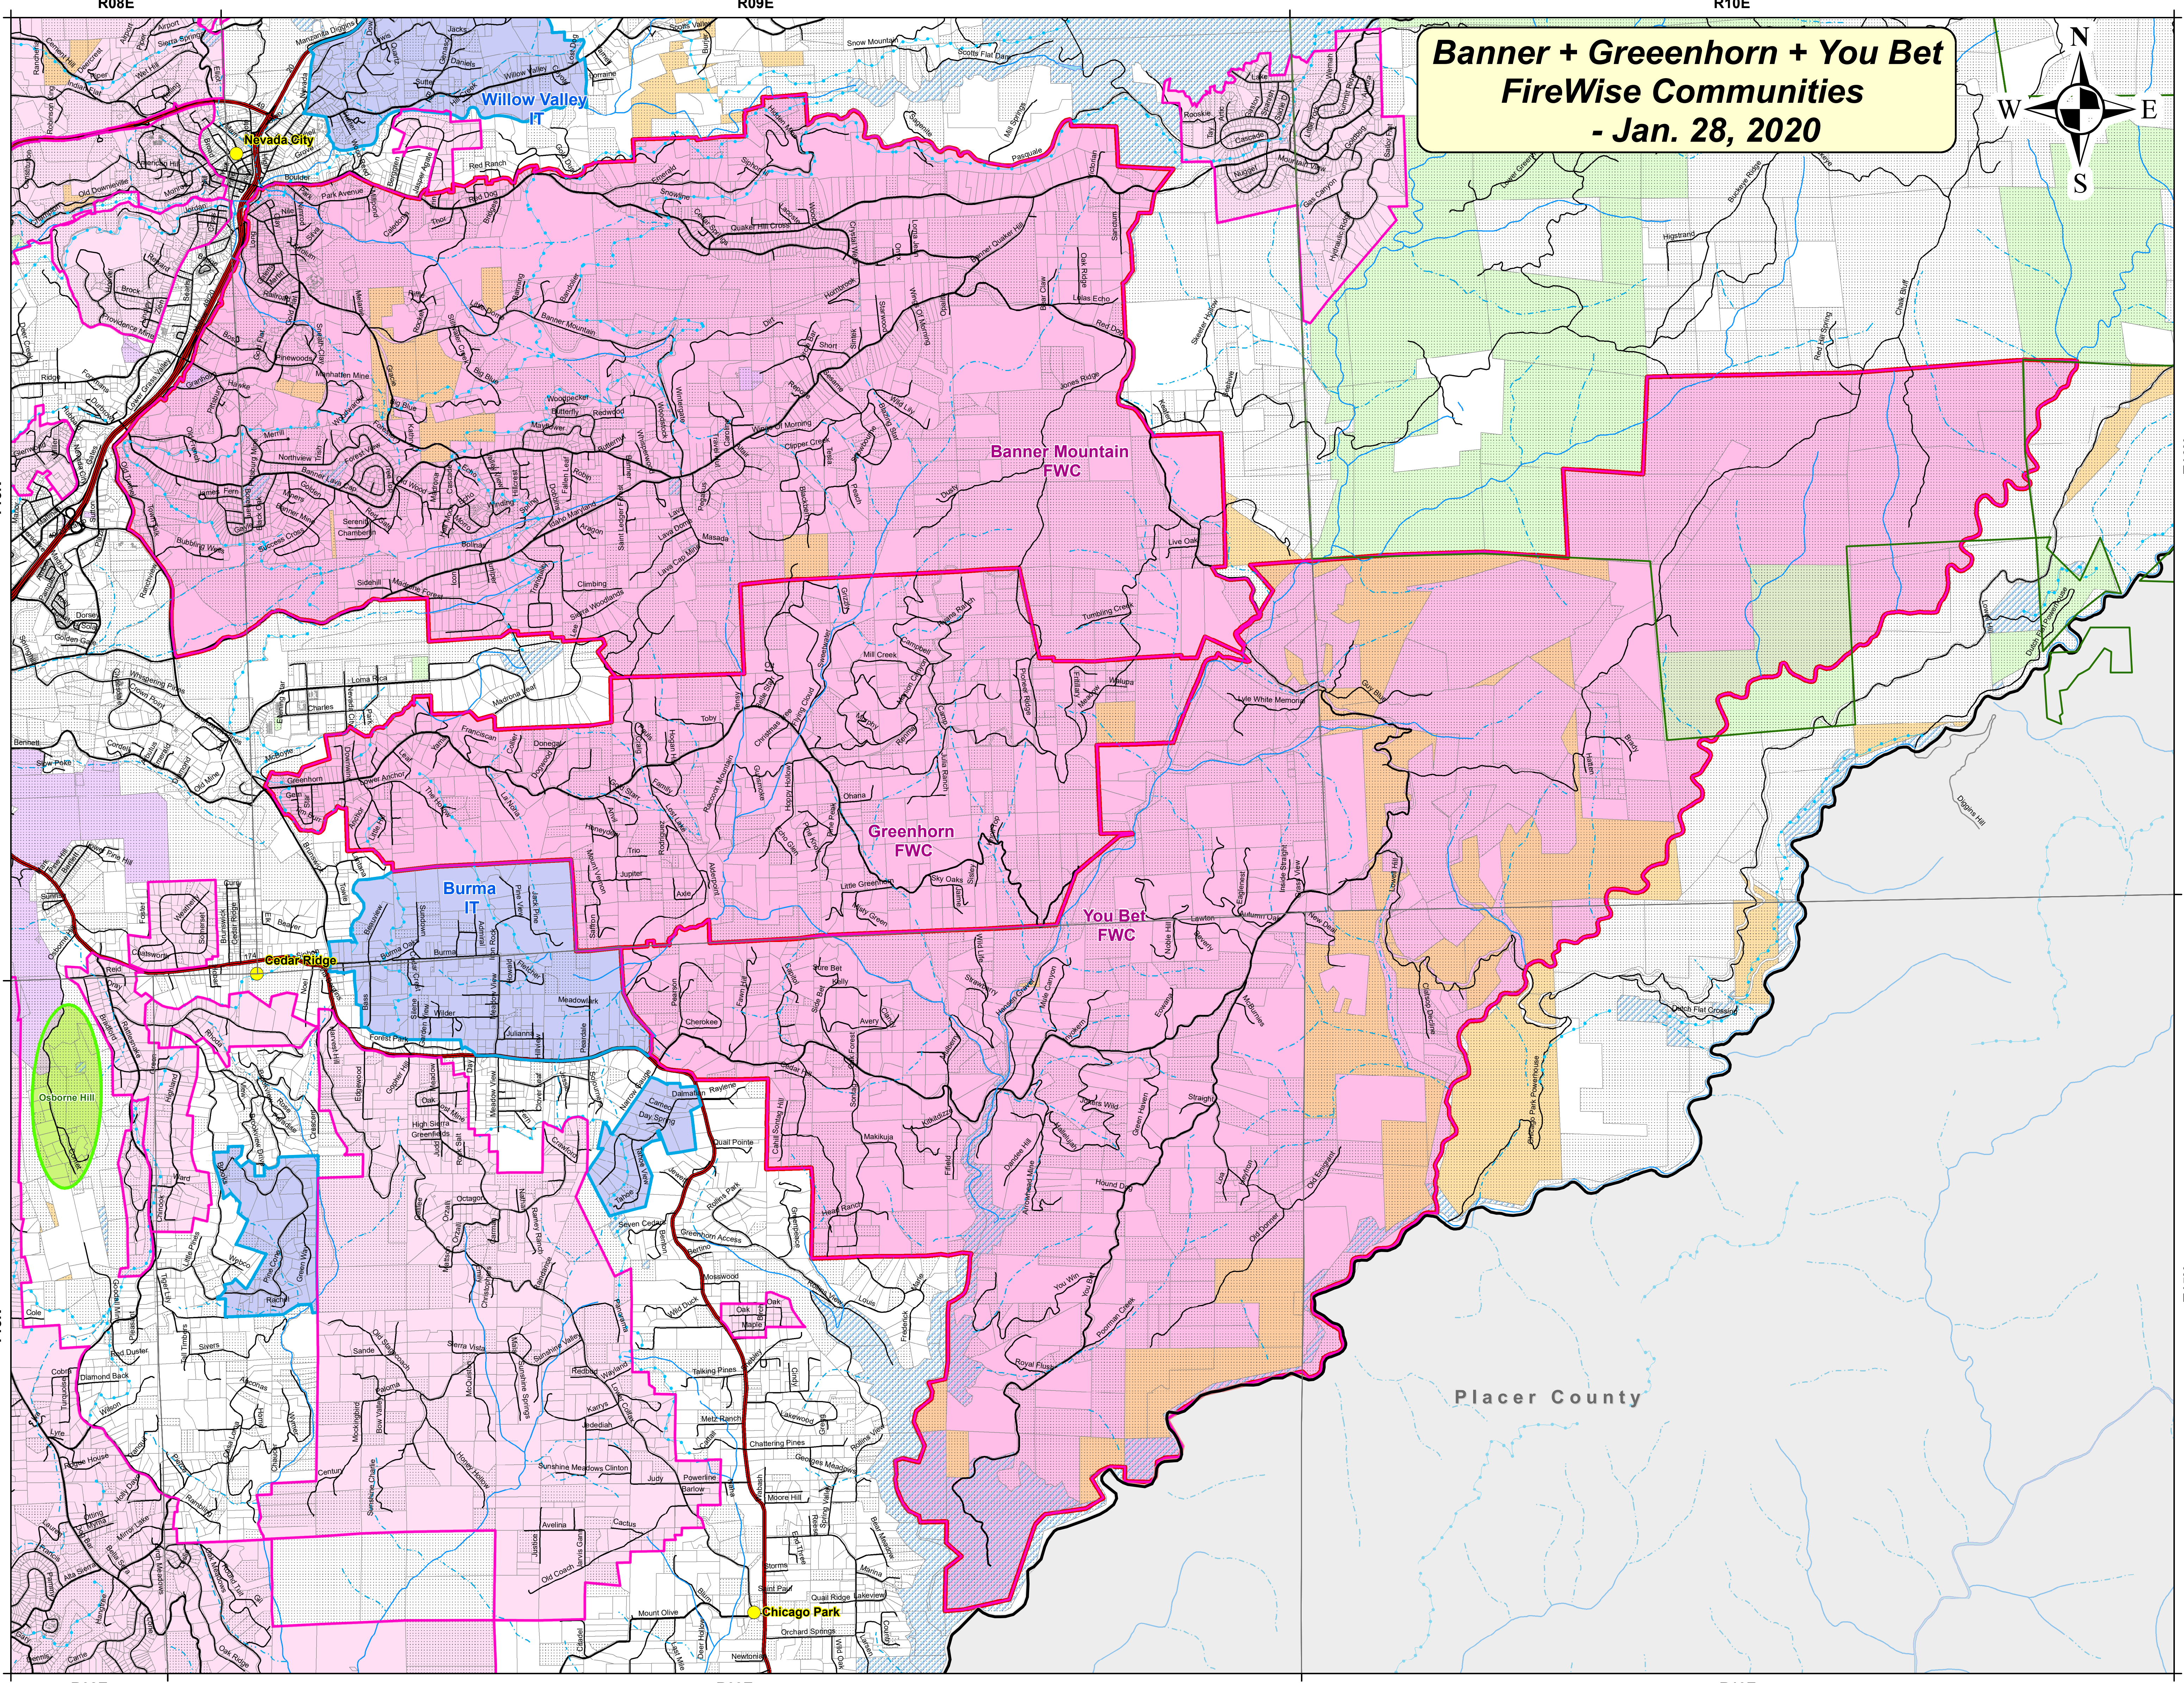

**Banner + Greenhorn + You Bet
FireWise Communities
- Jan. 28, 2020**

FireWise Communities	Towns and Communities	Roads	Lands
Proposed Firewise Communities - "In Training"	Lakes & Ponds	Interstates and Highways	National Forest
Proposed FireWise - Approximate Locations	Perennial Streams	Major Roads	BLM
	Intermittent Streams	Local Roads	State of Calif.
	Cannals		NID

FIREWISE COMMUNITIES

**Fire Safe Council
of Nevada County**

Scale: 1:24,000

Miles

**NEVADA COUNTY
FireSafe COUNCIL**

Jan. 28, 2020 - A.D.